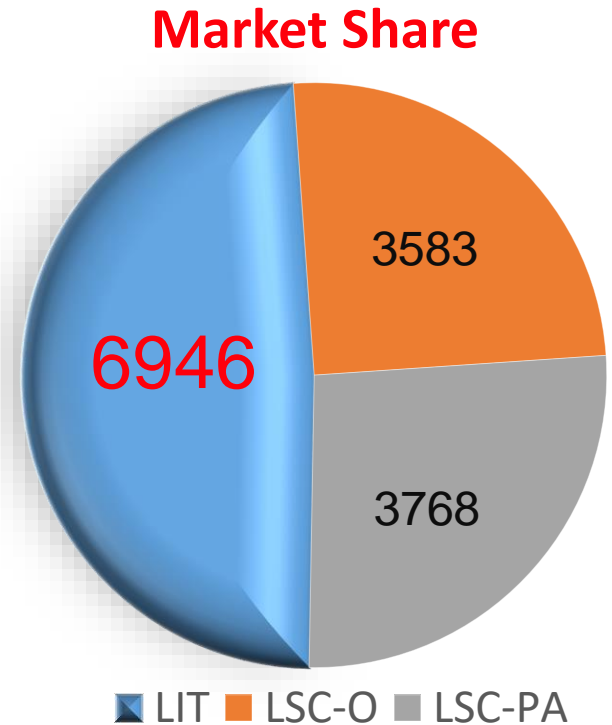

Board of Trustees
SILSBEE INDEPENDENT SCHOOL DISTRICT
'Early College High School'

Lamar Institute of Technology

Dr. Lonnie L. Howard, President

(November 8, 2016)

ECHS (Overview)

- 2009 Dual Credit (To Date 275 Students).
- 2015 ECHS approved by TEA.
- 2016 Enrolled (40) Students at LIT.
- 2017 1st Cohort will Begin – AA Degree.
- Zero Costs (\$0.00) to SISD Students.

LIT (Overview)

- 6,946 Students (Sal. #1 TX).
- \$144.2M Economic Impact.
- 58 Degrees/Certificates.
- 2016 New President
 - New Shared Vision.

My 'ECHS' Vision

Early College High School

No Costs "Perks" to the District